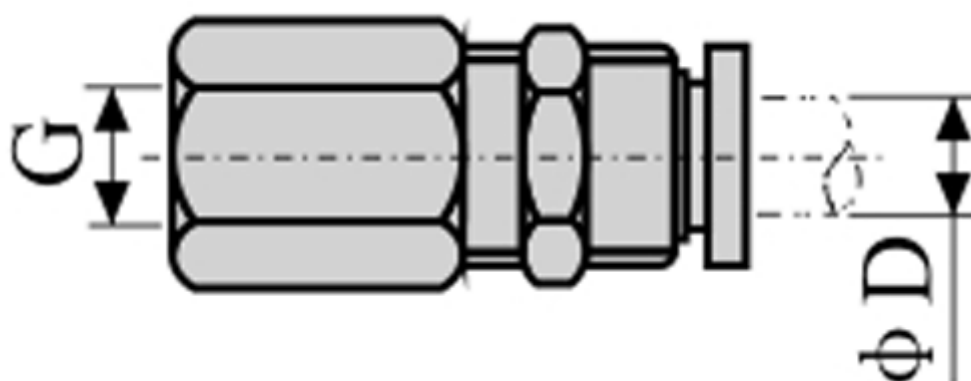

Data Sheet

Article number: 58EPMF4M5

Description: Fitting EPMF4M5 bulkhead female connector
thread M5, tube diameter 4

Measures

D = 4
Thread = M5